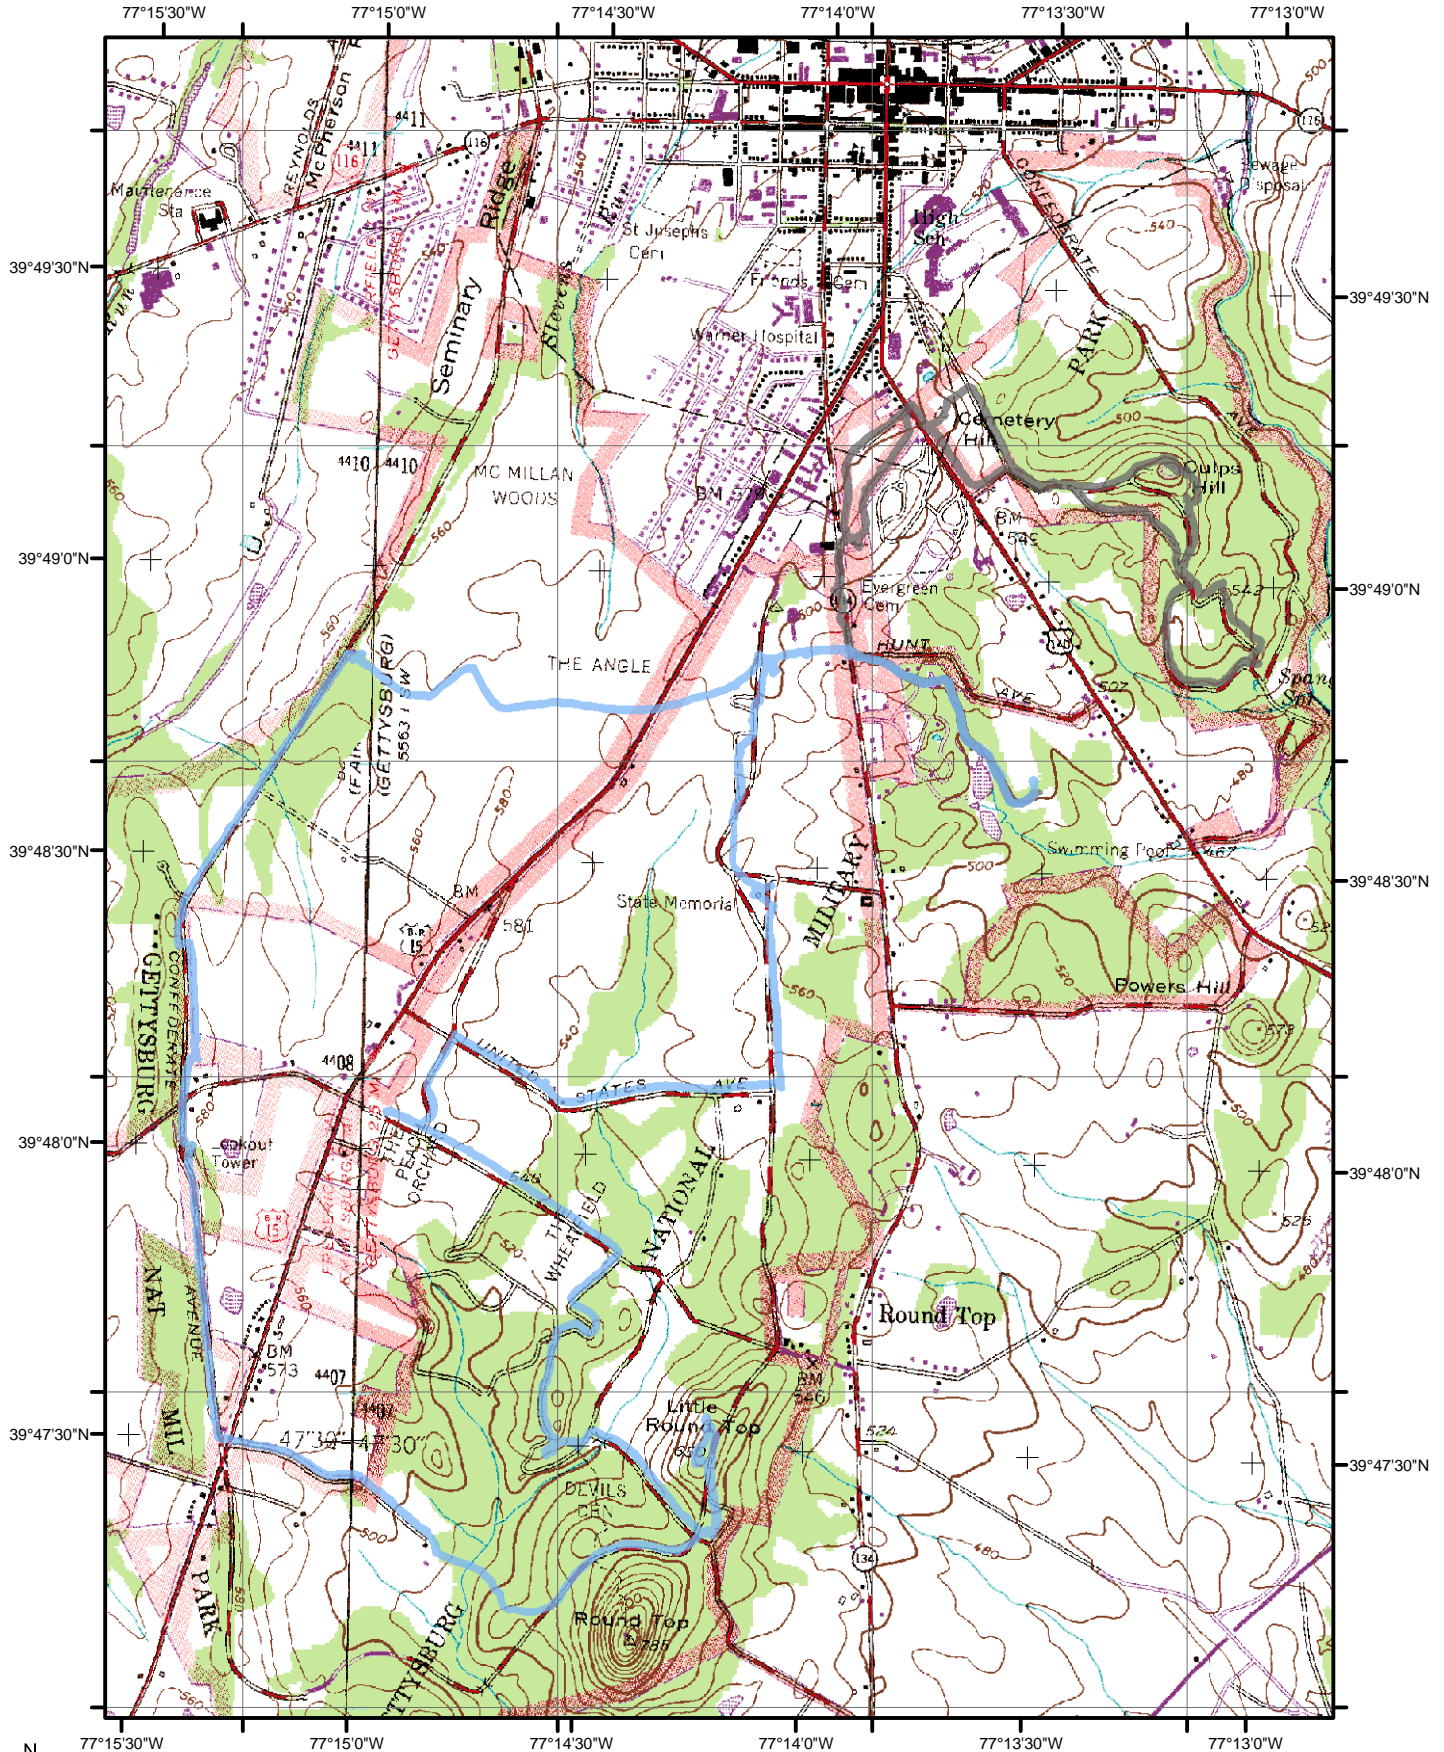

Scale 1:24,000

www.troop66matawan.com

Gettysburg

Legend

- Billy Yank Trail
- Johnny Reb Trail